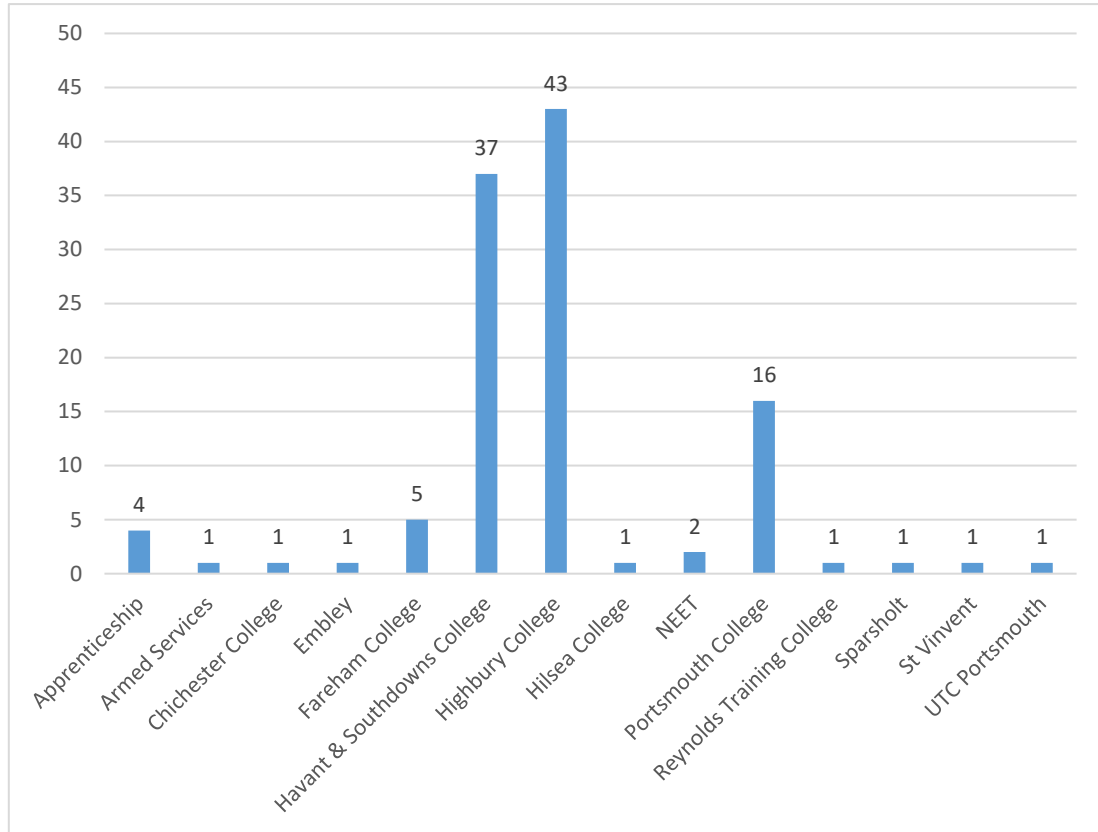

*Qualification results equivalent to GCSE Grades for comparison.

Castle View Academy

The best in everyone™

Part of United Learning

2021 Leavers' Destination Data

United Learning
The best in everyone™

Castle View Academy is part of United Learning. United Learning comprises: UCST (Registered in England No: 2780748, Charity No. 1016538) and ULT (Registered in England No. 4439859, An Exempt Charity). Companies limited by guarantee. VAT number 834 8515 12. Registered address: United Learning, Worldwide House, Thorpe Wood, Peterborough, PE3 6SB.